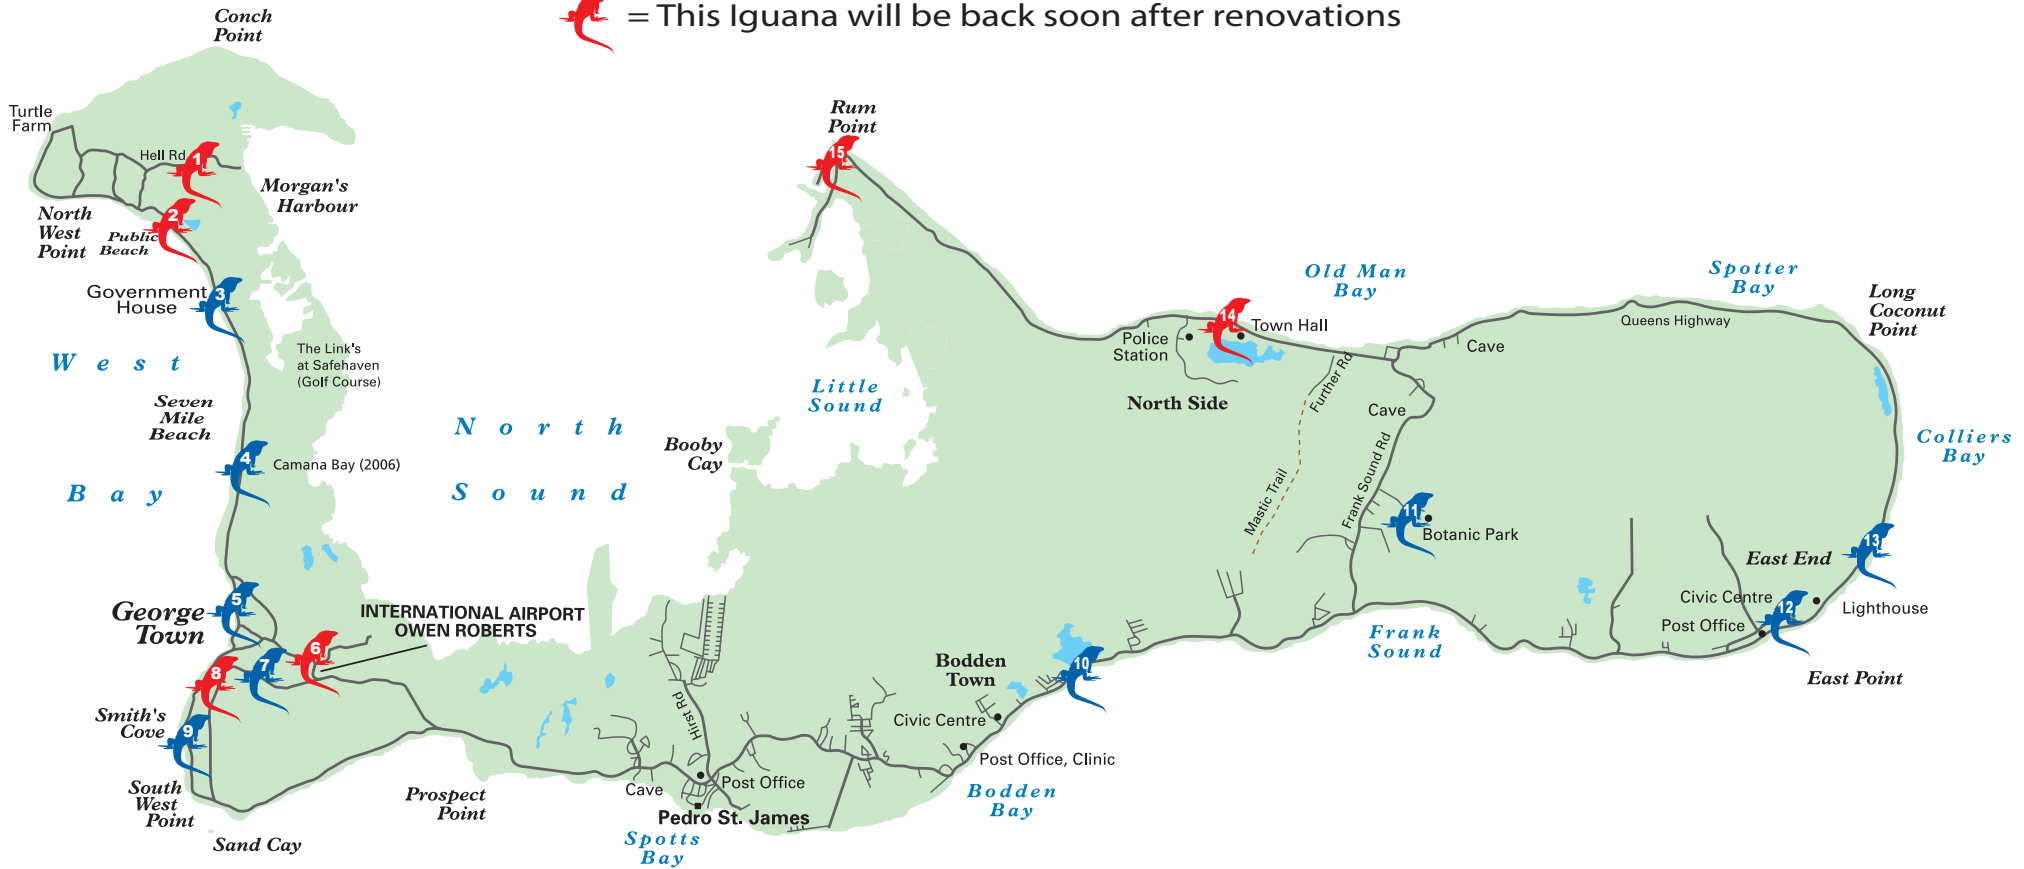

BLUE DRAGON MAP

bluedragon.thereef.com

= This Iguana will be back soon after renovations

1) People in the Wild

Artist: Al Ebanks
Location: Scholars Park

2) Being Blue

Artist: Chris Mann
Location: West Bay Public Beach

3) Shalom

Artist: Gordon Solomon
Location: Governor's Beach

4) Poof! The Magic Dragon

Artist: Wray Banker
Location: Carmana Bay

5) Blu

Artist: Charles Long
Location: Bank of Butterfield,
George Town

6) Arti

9) Betsy the Tourist

Artist: Avril Ward
Location: Smith's Cove

10) Chloe's Iguana, Your Cayman

Artist: Tom Rittenhouse
Location: Bodden Town Park

11) Untitled

Artist: Paul Archer and Tansy Maki
Location: Queen Elizabeth II
Botanic Park

12) The Rock

Artist: Nickola McCoy
Location: Captain George Dixon Park

13) Blue

Artist: John Broad
Location: East End Public Beach

14) Indigo

Artist: Christina McTaggart
Location: Jarold Smith Park

15) Sonatina